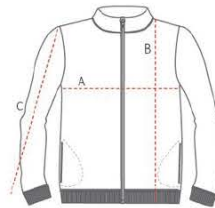

Size Chart

	S	M	L	XL	2XL	3XL	
cm	56	59	62	65	68	71	A
cm	72	74	76	79	81,5	84	B
cm	68	69,5	71	72,5	74	75,5	C
Inches	22,4	23,6	24,8	25,9	27,16	28,34	A
Inches	28,3	29,13	29,9	31,10	32,08	33,07	B
Inches	26,7	27,3	27,9	28,5	29,1	29,7	C

	5/6	7/8	9/11	12/14	16	
cm	41	44	47	50	53	A
cm	47,5	52,5	58,5	62,5	67	B
cm	55	58	61	63,5	66	C
Inches	16,5	17,7	18,8	20,07	21,25	A
Inches	18,7	20,6	23,03	24,6	26,3	B
Inches	21,6	22,8	24,01	25	25,9	C

**For reasons of production there is a tolerance or difference margin of +/-2cm

Sports uniforms 100% customized

0177